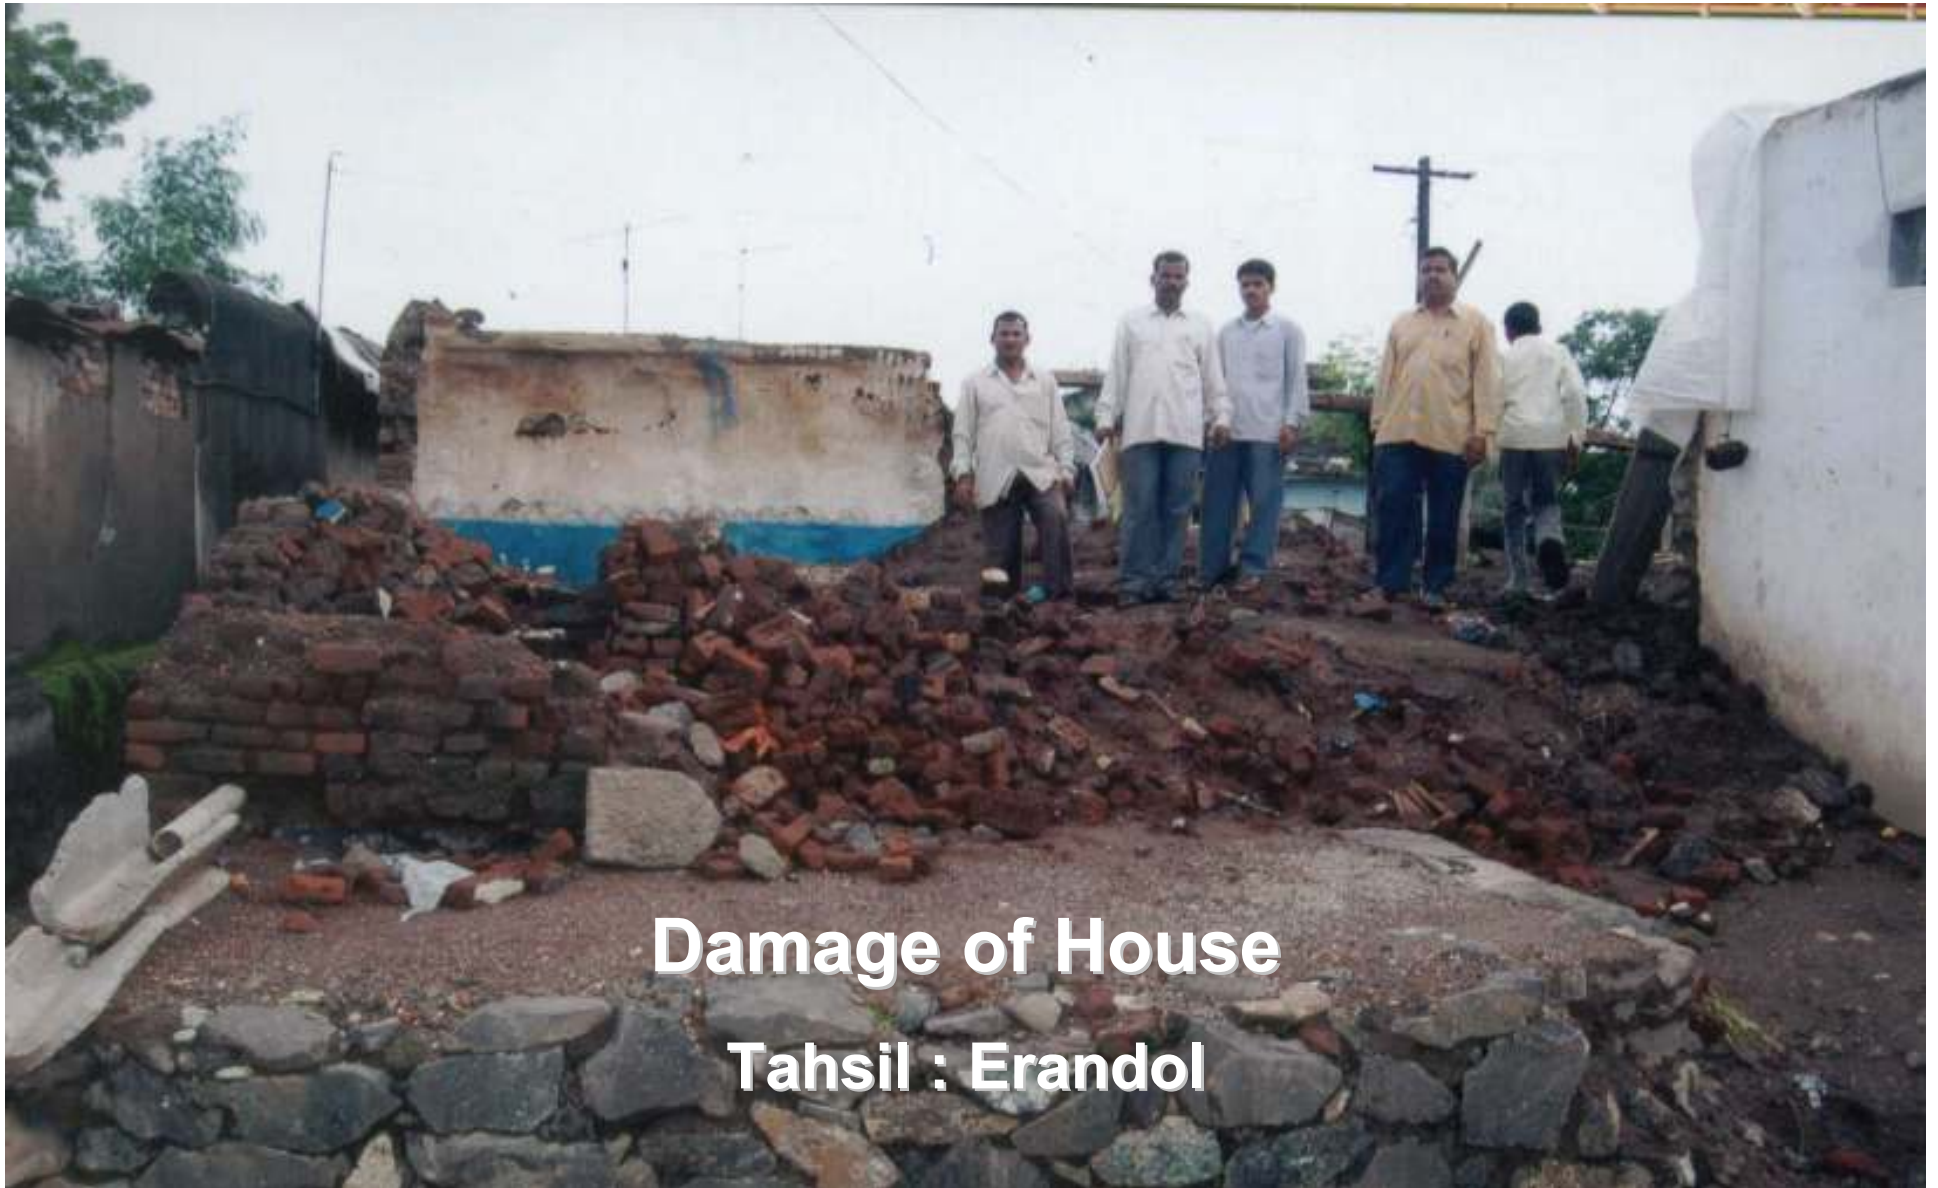

Natural Calamities

District : Jalgaon, Maharashtra

Damage of House

Tahsil : Erandol